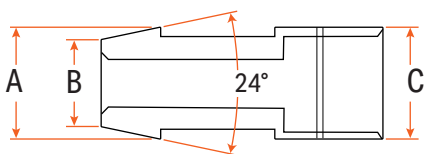

Cable Termination

Brass Bullets

- **Materials:**
- **Features:**

Brass.

Suitable for crimping or soldering to wire.
Used with brass bullet connectors.

BB1

BB2

Item No.	Colour	Wire Range (mm ²)	Dimensions (mm)										
			A	B	C	D	D1	D2	L	E	F	G	H
WT96	Brass	1.0	4.6	3.30	4.7	2.95	2.75	5.65	11.35	1.40	3.92	3.15	2.95
WT72	Brass	2.0	4.7	3.65	4.7	2.50	4.80	4.55	11.85	2.00	3.92	1.50	4.10