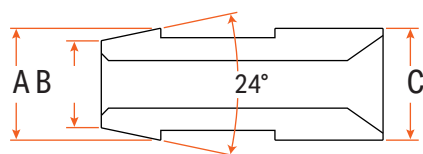

Cable Termination

Brass Bullets

- **Materials:**
- **Features:**

Brass.

Suitable for crimping or soldering to wire.
Used with brass bullet connectors.

BB1

BB2

Item No.	Colour	Wire Range (mm ²)	Dimensions (mm)										
			A	B	C	D	D1	D2	L	E	F	G	H
WT96	Brass	1.0	4.6	3.30	4.7	2.95	2.75	5.65	11.35	1.40	3.92	3.15	2.95
WT72	Brass	2.0	4.7	3.65	4.7	2.50	4.80	4.55	11.85	2.00	3.92	1.50	4.10