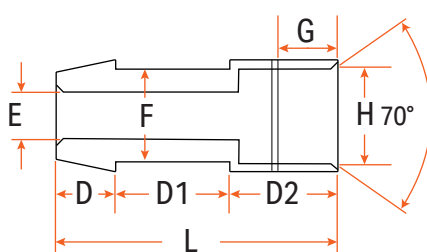

Cable Termination

Brass Bullets

- **Materials:**
- **Features:**

Brass.

Suitable for crimping or soldering to wire.
Used with brass bullet connectors.

BB1

BB2

Item No.	Colour	Wire Range (mm ²)	Dimensions (mm)										
			A	B	C	D	D1	D2	L	E	F	G	H
WT96	Brass	1.0	4.6	3.30	4.7	2.95	2.75	5.65	11.35	1.40	3.92	3.15	2.95
WT72	Brass	2.0	4.7	3.65	4.7	2.50	4.80	4.55	11.85	2.00	3.92	1.50	4.10