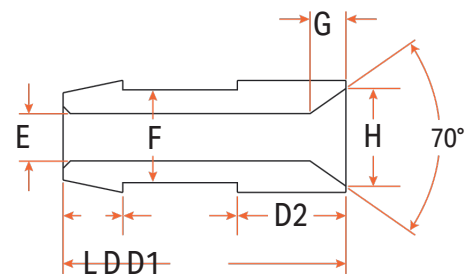

Cable Termination

Brass Bullets

- **Materials:**
- **Features:**

Brass.

Suitable for crimping or soldering to wire.
Used with brass bullet connectors.

BB1

BB2

Item No.	Colour	Wire Range (mm ²)	Dimensions (mm)										
			A	B	C	D	D1	D2	L	E	F	G	H
WT96	Brass	1.0	4.6	3.30	4.7	2.95	2.75	5.65	11.35	1.40	3.92	3.15	2.95
WT72	Brass	2.0	4.7	3.65	4.7	2.50	4.80	4.55	11.85	2.00	3.92	1.50	4.10